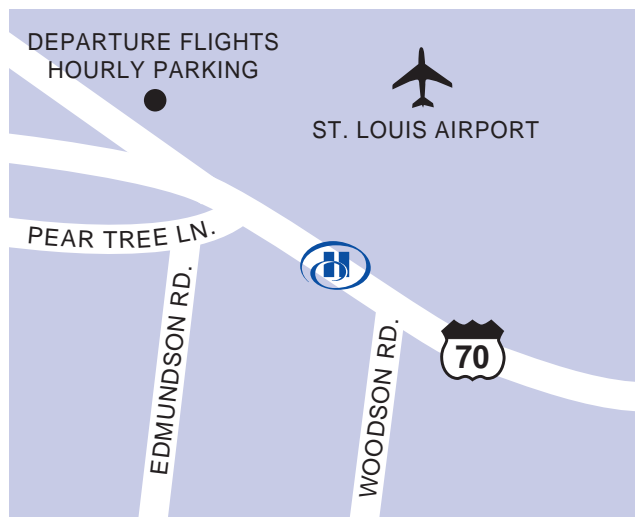

Parking:

Self Parking: 10.00 USD

Secured: Available

Parking Information: Secured Parking with Security Supervision