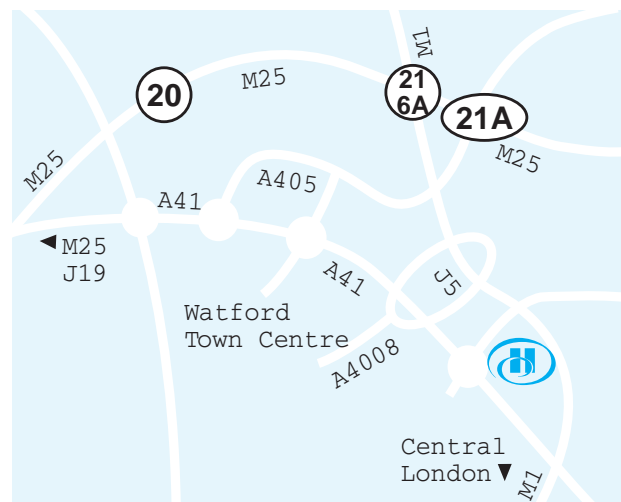

Parking:

Self Parking: 350 onsite spaces
Parking Information: Parking Lot