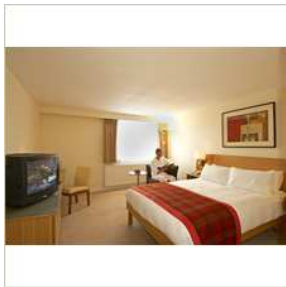

LEISURE FACILITIES

Close to London and Heathrow airport
14 meeting rooms, with ballroom for 375
Gym, pool, sauna and steam room
Wireless internet access in public areas

Rooms

Hilton Guest Room

Wake up to this contemporary 28m²/301sq.ft room with on-demand movies and high-speed internet . Catch up on work at the desk or take time off in the easy chair to watch the 21-inch TV. Some rooms have a separate working area or seating area with sofa and some have marble bathroom.

Deluxe Room

Indulge yourself in this modern 36m²/387sq.ft room with on-demand movies and high-speed internet . Get to work at the desk, curl up in the easy chair with a local newspaper or relax in the marble bathroom . Some rooms have a seating area with cream leather sofa, chaise longue, working area or