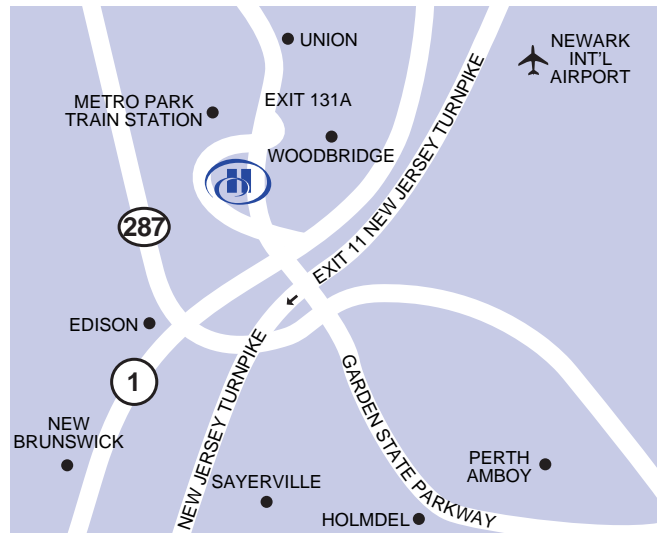

Parking:

Self Parking: Complimentary