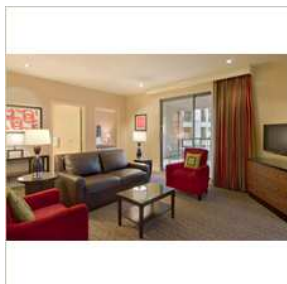

Cheese. Trofi offers two dining venues, one overlooking Branson Landing and the second is our casual dining room.

LEISURE FACILITIES

Located in the Entertainment Capital of the Midwest
242 Luxuriously Appointed Guest Rooms and Suites
One, Two or Three Bedroom Suites with Full Kitchens

Rooms

Guest Rooms

Soothing colors with a residential feel, our one King bed or two Queen beds feature the Hilton Serenity collection which includes a pillowed topped mattress, down comforter and 250 thread count triple sheets. Additional room amenities include an easy chair with ottoman, 32 inch flat panel

television, large well-lit work desk with granite counter tops, two (2) line phones with data ports and voice mail, high speed Internet access, miniature refrigerator and much more.

Suites

Soothing colors and residential amenities make our one or two bedroom suites and idea place to relax after a full day exploring Branson. Either King or Double queen accommodations featuring the Hilton "Serenity" Collection which is comprised of a pillowed topped mattress, down comforter and