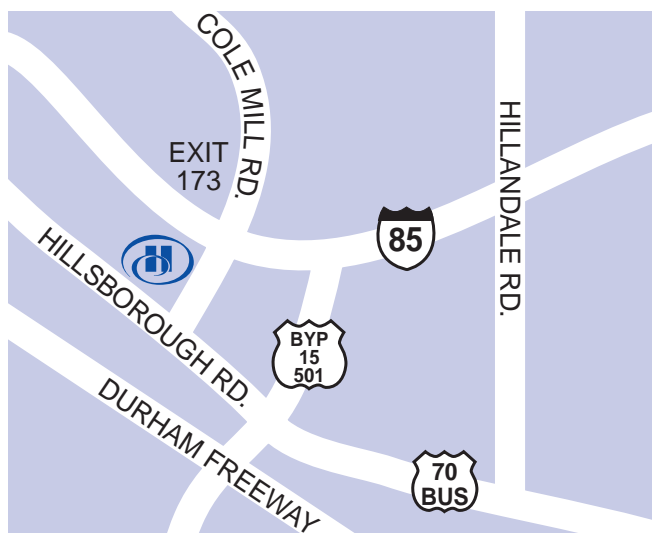

Parking:

Self Parking: Free on-site parking

In/Out Privileges: Available