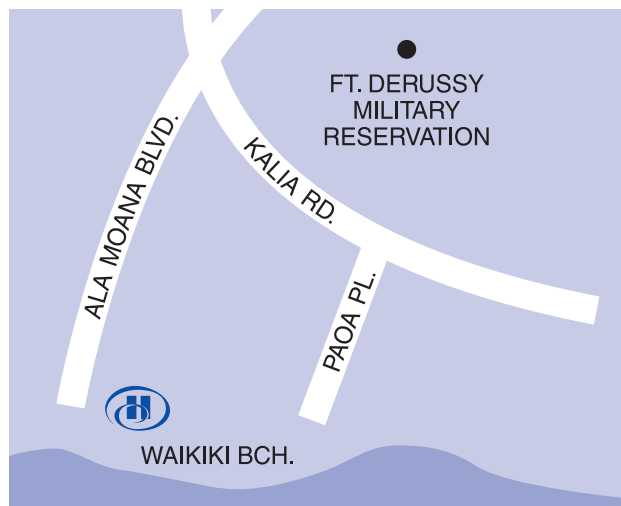

Parking:

- Self Parking: 24.00 USD
- Valet Parking: 30.00 USD
- In/Out Privileges: Available
- Secured: Available
- Covered: Available
- Parking Information: Overnite