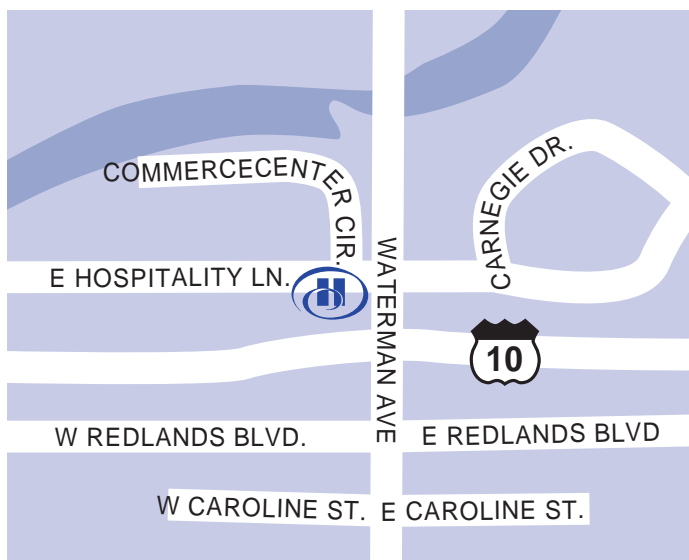

Parking:

Self Parking: Complimentary

Parking Information: parking available on 1st come 1st served basis