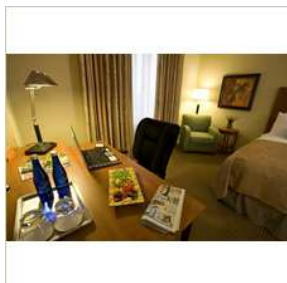

Executive Rooms

Contemporary upscale two room Executive Suite with parlor and adjoining kind bedroom. The parlor has a table to be used for dining or a small executive board meeting. Both rooms have 37" LCD television and complimentary high speed wired and wireless internet, small refrigerator,

coffee maker and safe capable of storing a laptop.