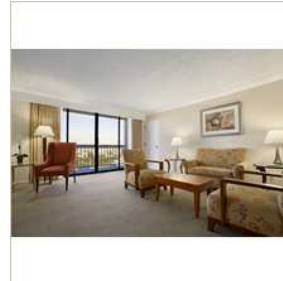

Rooms

Guest Rooms

Designed for the executive traveler, our deluxe accommodations feature one king or two double beds, all with the Hilton Serenity Bedding Collection. A full size work desk, two dual line phones with voice mail, televisions with premium channels and pay per view movies provide a comfortable setting

for work or leisure. All accommodations feature clock radios, complete with an MP3 connection and coffee and tea service. Bathrooms are recently renovated with spacious vanities and granite counter tops. Enjoy an array of Crabtree & Evelyn exclusive LaSource Bath and Body products, including hand lotion and mouthwash.

Suites

Our suites feature the same services and amenities of the deluxe rooms plus a spacious sitting area with sofa bed, ample bathrooms; some of which include whirlpool tubs and larger living spaces overall. Also available are private parlor suites that include an extra large formal dining table, wet bar

Accessible Rooms

The Hilton Ontario features 13 accessible rooms for your convenience; both King and Double beds are available. Each room is appointed with beautiful contemporary furnishings including a full size work desk and the Hilton Serenity bedding collection.