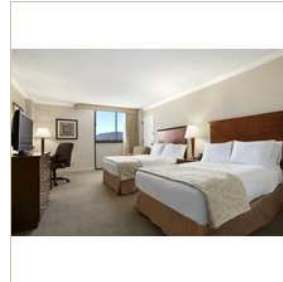

Rooms

Guest Rooms

Designed for the executive traveler, our deluxe accommodations feature one king or two double beds, all with the Hilton Serenity Bedding Collection. A full size work desk, two dual line phones with voice mail, televisions with premium channels and pay per view movies provide a comfortable setting

for work or leisure. All accommodations feature clock radios, complete with an MP3 connection and coffee and tea service. Bathrooms are recently renovated with spacious vanities and granite counter tops. Enjoy an array of Crabtree & Evelyn exclusive LaSource Bath and Body products, including hand lotion and mouthwash.