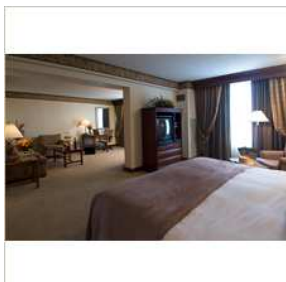

Executive Rooms

Executive level rooms are located on the penthouse (14th) floor with a panoramic view of Clear Lake.

Accessible Rooms

Enjoy our accessible rooms.

While You're In Town

- Astrodome - 30 MI - S
- Battleship Texas - 25 MI - W
- City Center - 25 MI - NW
- Galveston Beaches - 30 MI - N
- Gulf Greyhound Park - 10 MI - N
- Kemah Waterfront District - 5 MI - W
- Museum of National Science - 35 MI - S

Family Plan

- Children's Menu
- Cribs
- High chairs