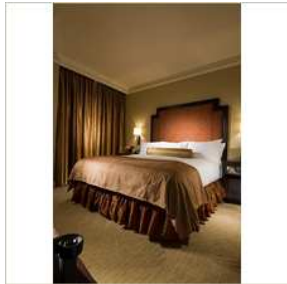

Accessible Rooms

Enjoy our accessible rooms.

While You're In Town

Bricktown - 2 BLK - E

City Center - 1 BLK - S

Medical Center - 1.5 MI - E

Museum of Art - 3 BLK - W

Myriad Botanical Gardens - 4 BLK - W

Riverwalk - 2 BLK

Family Plan

Children's Menu

Cribs