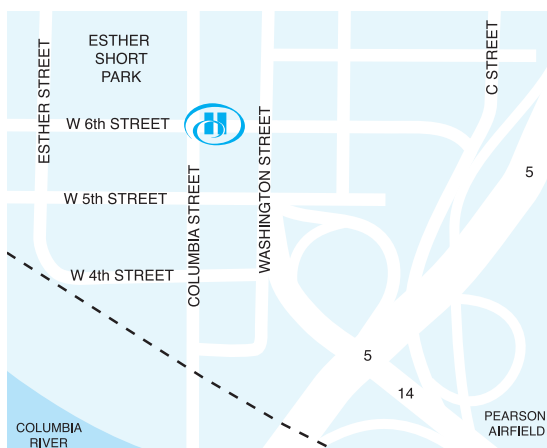

Parking:

- Self Parking: 12.00 USD Parking key required
- Valet Parking: 15.00 USD Upon Request
- In/Out Privileges: Available
- Secured: Available
- Covered: Available
- Parking Information: Parking key required, issued upon registration