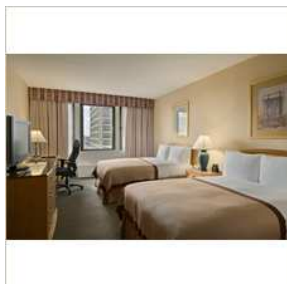

Rooms

Guest Rooms

For business or leisure you will find comfort in our newly renovated Deluxe Guest Rooms, along with the tools to stay connected. Each room is tastefully decorated in a contemporary design, featuring cool, rich tones to create a restful environment. Our rooms featuring the Hilton Serenity Collection,

featuring the Serenity Bed and Crabtree and Evelyn bath amenities. The spacious work area, features ergonomic chair and high-speed internet access.

Suites

For the seasoned traveler who requires more room to live, we have two, upscale Presidential Suites and eight elegant Junior Suites. Our Presidential Suites include a spacious parlor with a relaxing living room area, complete with plush couches and a flat panel HDTV.

ironing board, and an ion hair dryer. Our handsomely appointed bathroom includes an extra-deep tub - perfect for soaking after a long day. Each guest room features items from the Hilton Serenity Collection®. The Serenity Bed includes an exclusive Suite Dreams mattress and box springs, Super Topper mattress pad, down-filled comforters, Touch of Down pillows, 250 thread-count sheets and duvet cover, along with custom decorative bed throws and bolster pillows. The Serenity Bath features Crabtree and Evelyn's La Source® bath amenities.