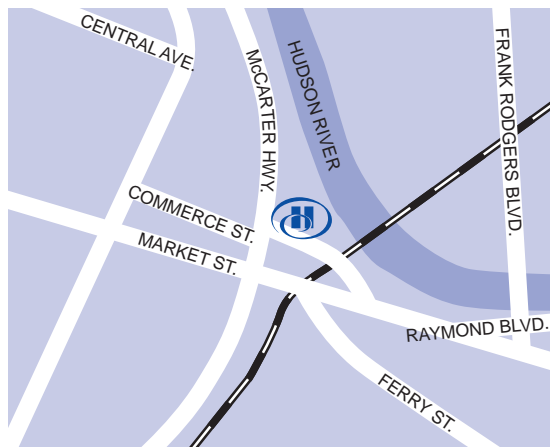

Parking:

Self Parking: 21.00 USD 21.00/24hr

In/Out Privileges: Available

Secured: Available

Covered: Available

Parking Information: addtl chgs apply outside these hours