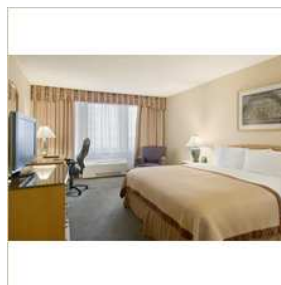

Accessible Rooms

Our Accessible guest rooms all comply with current ADA regulations, and are beautifully decorated with maple woods. Each offers a 32-inch flat screen TV, Hilton Alarm Clock Radio with MP3 connection, chair and ottoman, work desk, two-line phones with voicemail, coffeemaker, iron,

ironing board, and an ion hair dryer. Our handsomely appointed bathroom includes an extra-deep tub - perfect for soaking after a long day. Each guest room features items from the Hilton Serenity Collection®. The Serenity Bed includes an exclusive Suite Dreams mattress and box springs, Super Topper mattress pad, down-filled comforters, Touch of Down pillows, 250 thread-count sheets and duvet cover, along with custom decorative bed throws and bolster pillows. The Serenity Bath features Crabtree and Evelyn's La Source® bath amenities.

While You're In Town

- Edison National Historic Museum
- Ellis Island
- Essex County College - Newark
- Harmon Meadow Outlets & Mall
- Jersey Gardens Mall & Outlets
- Liberty Science Center/IMAX Theater
- Livingston Mall

Family Plan

- Children's Activities
- Children's Menu
- Children's Video Rental
- Cribs
- Family Package Offered
- High chairs