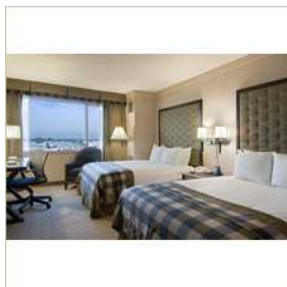

In Room Dining

Relax in the comfort of your room as you enjoy breakfast, lunch, dinner or even a mid-day or late night snack from our Room Service Menu.

LEISURE FACILITIES

- Meetings, events, & guest accommodations are executed with impeccable attention to detail
- High-speed internet access
- Shopping, dining, and concerts just minutes away!
- Just one mile from the beach

Rooms

Guest Rooms

Standard rooms are decorated in international motif with gray, mauve, gold, and black tones reflecting an elegant flair. Our guestrooms are comfortable, and accommodating to both our business and pleasure travelers. All rooms have High Speed Wireless Internet Access for a nominal daily fee, and two telephone lines.

Suites

Pacific rim décor, balcony, living room area, refrigerator, larger screen television, bath robes, continental breakfast, complimentary health club, high-speed internet access, cordless telephone.