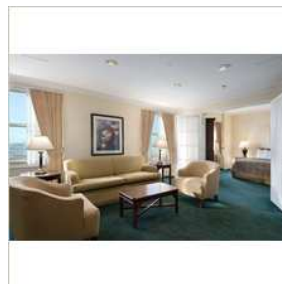

Suites

Our Suites feature all the luxuries of our executive rooms plus a separate parlor area, wet bar, and robes.