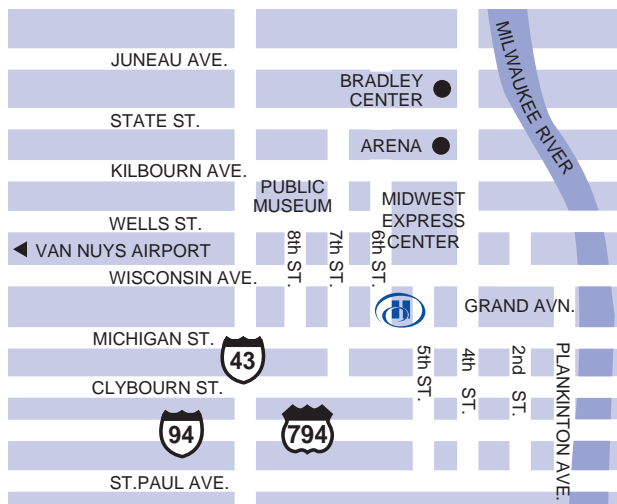

Parking:

- Self Parking: 24.00 USD $24.00 overnight
- In/Out Privileges: Available
- Secured: Available
- Covered: Available
- Parking Information: Attached, lit garage - $24.00 overnight