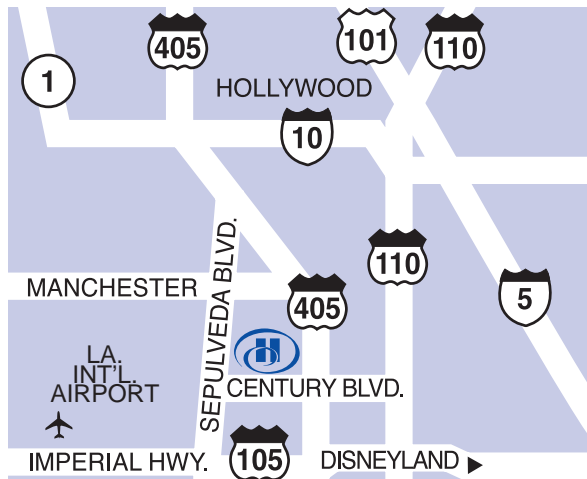

Parking:

Self Parking: 20.00 USD Clearance is 5' 8"
Valet Parking: 30.00 USD
In/Out Privileges: Available
Secured: Available
Covered: Available
Parking Information: Vehicles over 5 foot 8 inches must use valet.