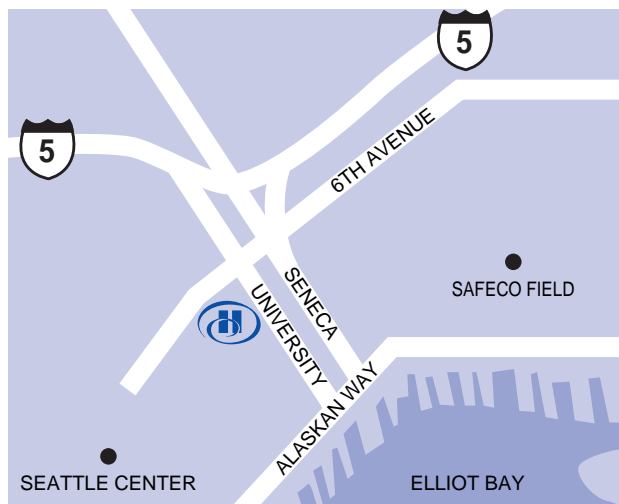

Parking:

Self Parking: 28.00 USD
In/Out Privileges: Available
Secured: Available
Covered: Available
Parking Information: In/Out Privileges for Hotel Guests only.