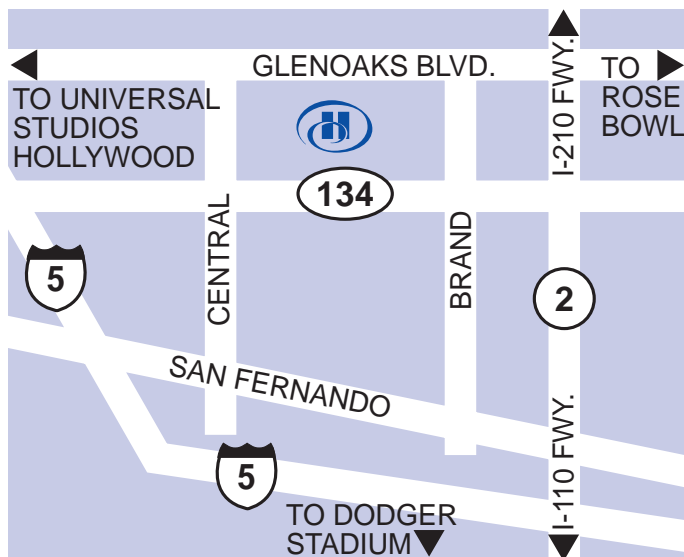

Hilton Los Angeles North/Glendale & Executive Meeting Ctr

FIND OUT MORE

BOOK NOW

100 West Glenoaks Blvd, Glendale, California, United States 91202
Tel: 1-818-956-5466, Fax: 1-818-956-5490

Reserve your 4-Diamond hotel experience at Hilton Los Angeles North/Glendale & Executive Meeting Center hotel. We go beyond other Glendale hotels near Universal Studios Hollywood to offer guests the comfort of elegantly-appointed accommodations and first-class service in an ideal location. Nestled in the upscale district of sunny Glendale, we provide effortless access to the best of LA, and we're a top choice for Glendale, California hotels near Burbank Airport as well. See a rousing USC Trojans game at Los Angeles Memorial Coliseum, or head over to the historic Rose Bowl for college football UCLA Bruins-style. Consider any of these Los Angeles area attractions:

For Your Business Convenience

Audio/Visual Equipment Rental	Business Center
Express Mail	Fax; 3.00 USD
Meeting Rooms	Modem
Photo Copying Service	Printer
Secretarial Service	Typewriter
Video Conferencing Available	

Parking:

- Self Parking: 16.00 USD Overnight
- Valet Parking: 21.00 USD Overnight
- In/Out Privileges: Available
- Secured: Available
- Covered: Available
- Parking Information: Fees are managed by Ace Parking

Dining

Porter's Steak House

A true Four Diamond experience awaits you at Porter's Prime Steakhouse, a leading Glendale restaurant, where perfectly-aged USDA Prime steaks are the hallmark of fine dining. Enhance your journey with a savory dining experience that includes delicious steaks, seafood, and a vast selection of